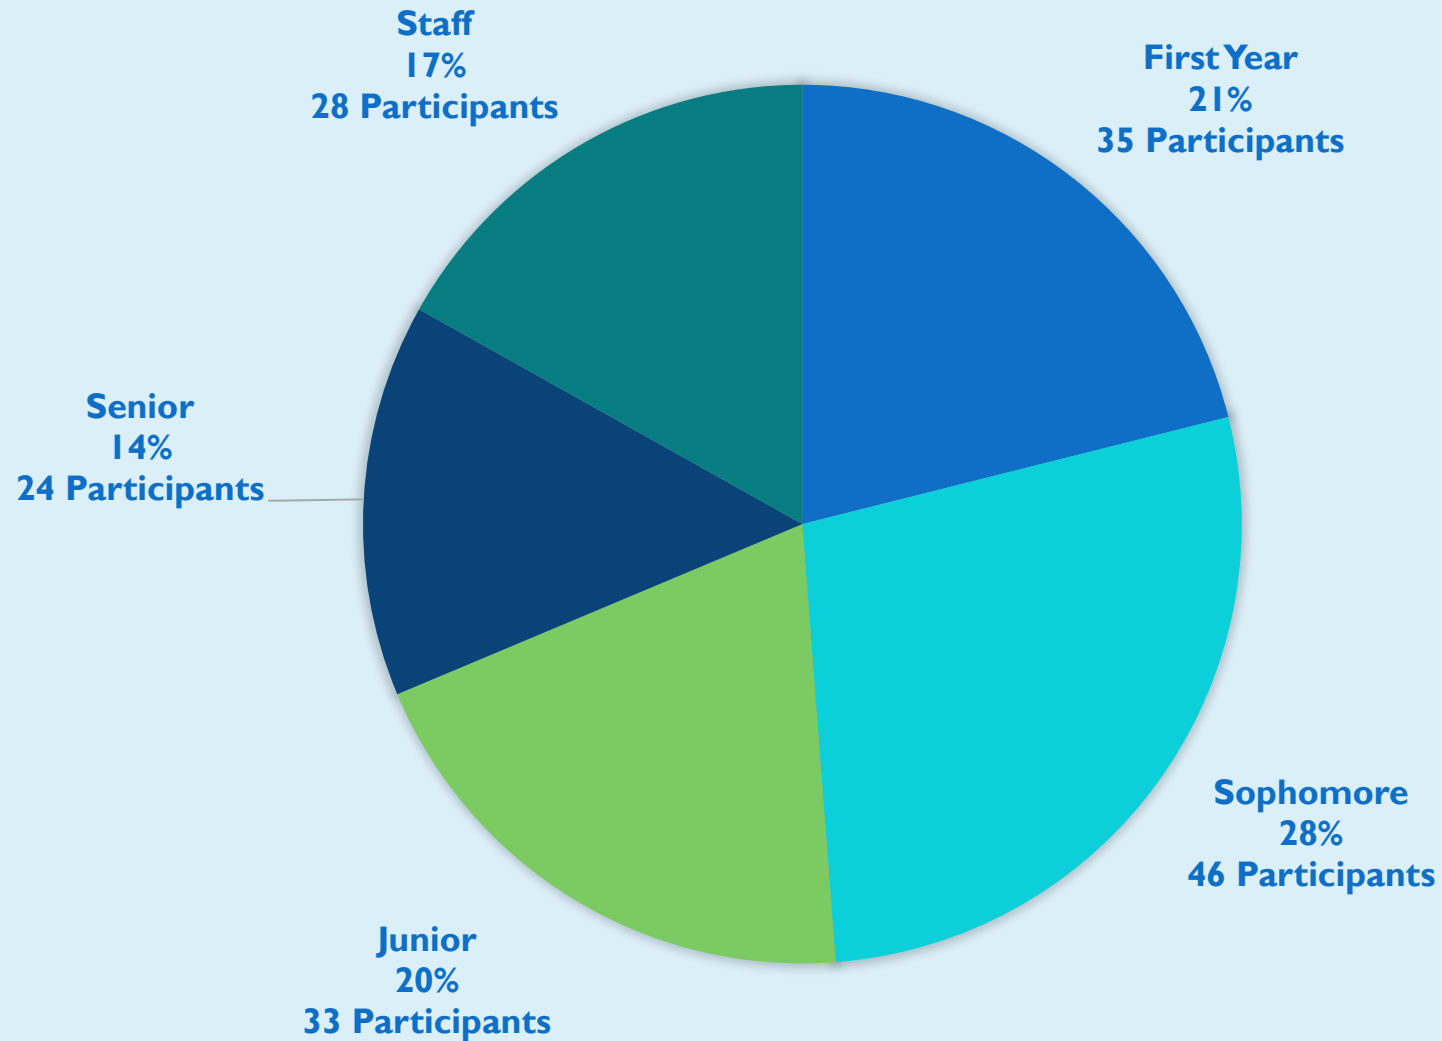

PARTICIPANT CLASSIFICATION

166 TOTAL