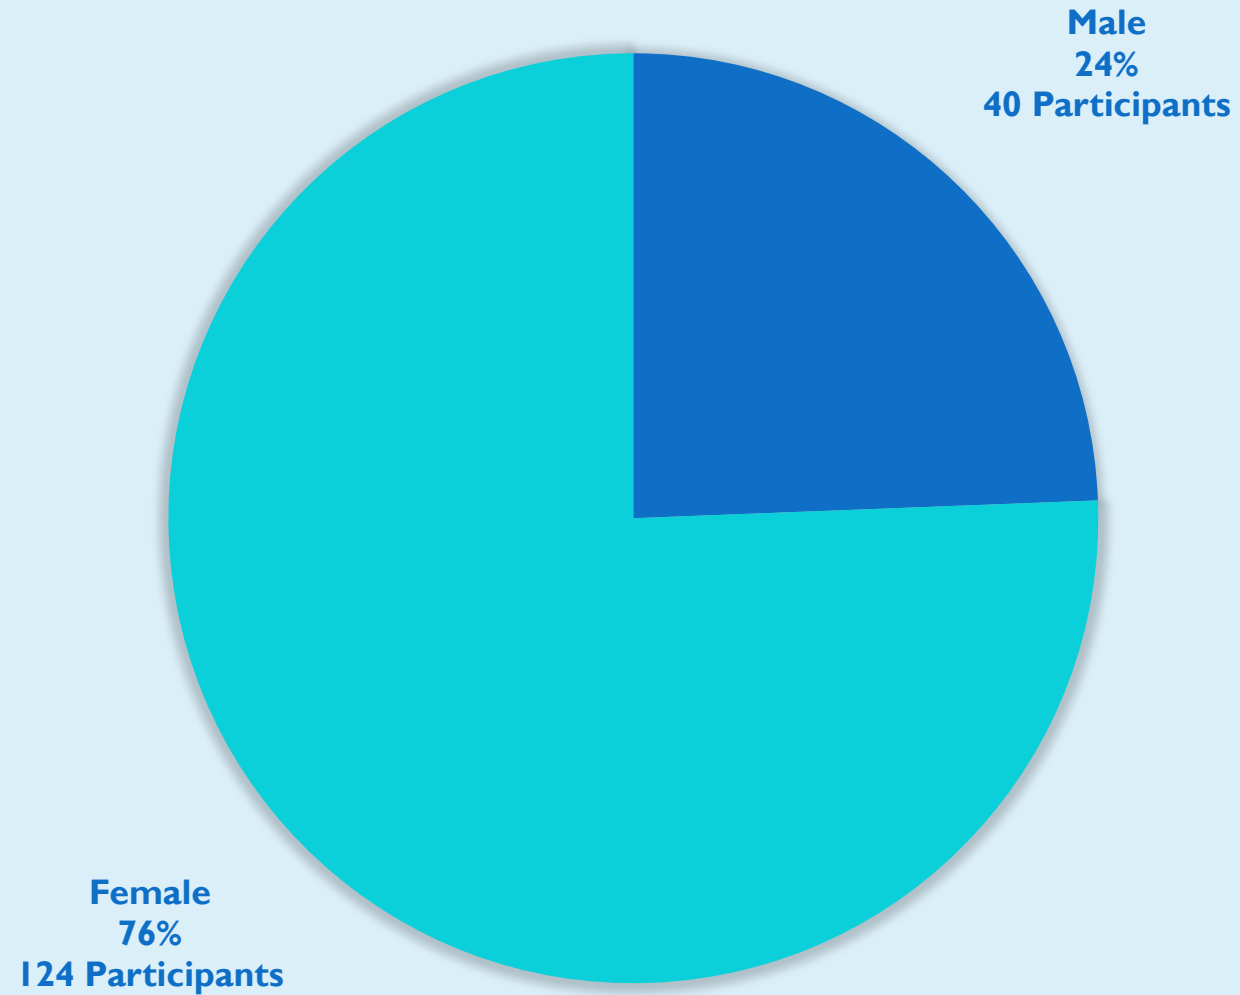

GENDER BREAKDOWN